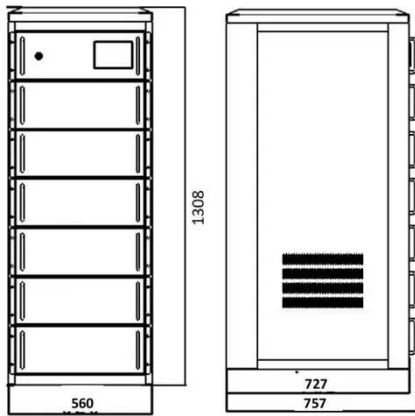

Energy Storage System (BESS) will be built at the Popua Power Station after an agreement was signed today

Nuku alofa replaces energy storage charging station phone

Get information on Nuku"alofa Travel Guide - Expert Picks for your Vacation hotels, restaurants, entertainment, shopping, sightseeing, and activities. Read the Fodor's reviews, or post your own.

Where can I find the energy storage charging station in Nuku alofa

Energy storage battery Nuku alofa manufacturer ranking NUKU""ALOFA, TONGA (18th July 2019) -- Tonga""'s first Large scaled Battery Energy Storage System (BESS) will be built at the ...

Nuku alofa Sodium Ion Energy Storage Power Station

On November 16, Fujian GW-level Ningde Xiapu Energy Storage Power