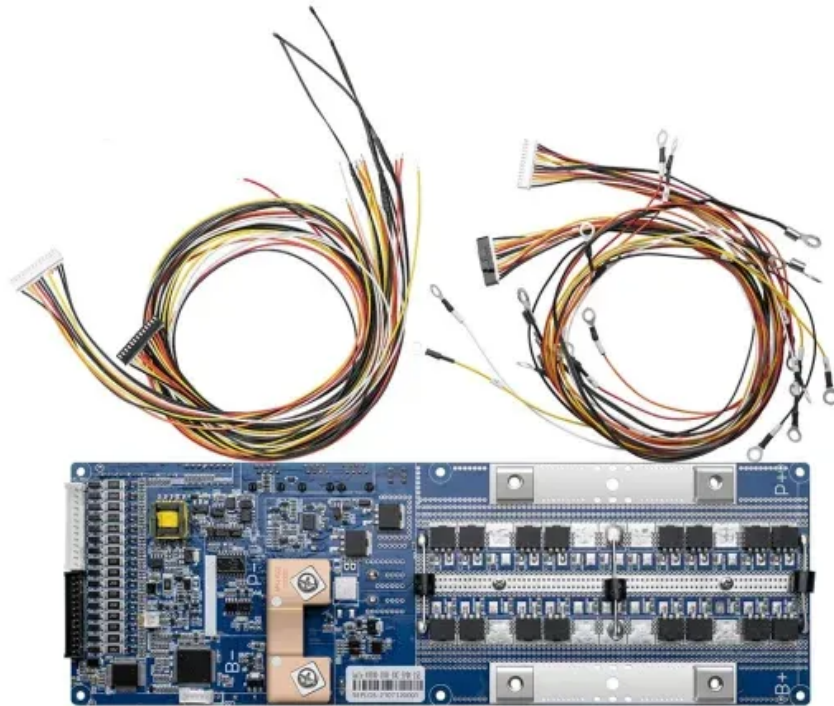

SolarGrid Energy Solutions

Communication operator base station data query

Overview

What is a mobile base station?

A mobile base station, also called a base transceiver station (BTS), is a fixed radio transceiver in any mobile communication network or wide area network (WAN). The base station connects mobile devices to the network and routes them to other terminals in the network or to the core network of a mobile operator. Read more [Explore Mobile base](#).

Global 5G Base Station Industry Research Report ...

The 5G base station is the core device of the 5G network, providing wireless

coverage and realizing wireless signal transmission between the wired ...